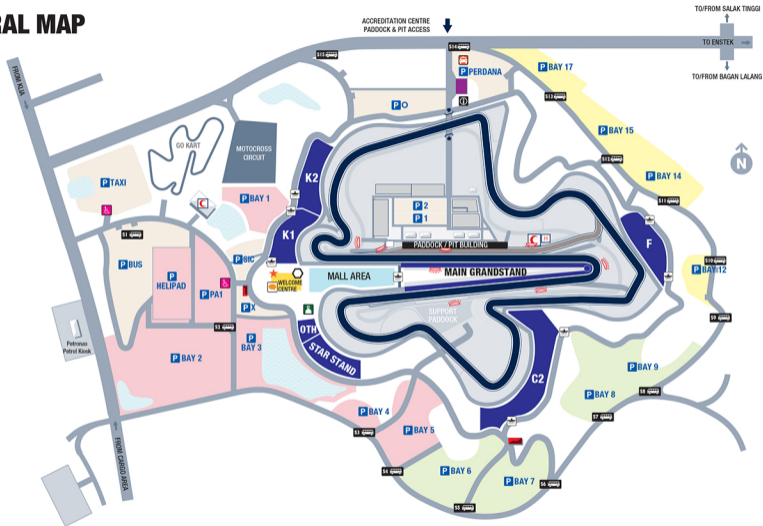

GENERAL MAP

LEGEND

-  CUSTOMER SERVICE
-  TICKET COUNTER
-  PRAYER ROOM
-  SIC GP MERCHANDISE
-  GATE ENTRANCE
-  PARKING
-  SHUTTLE BUS STOP
-  GIANT SCREEN
-  DISABLE SHUTTLE PICK-UP AREA
-  SIC WELCOME CENTRE CAFE